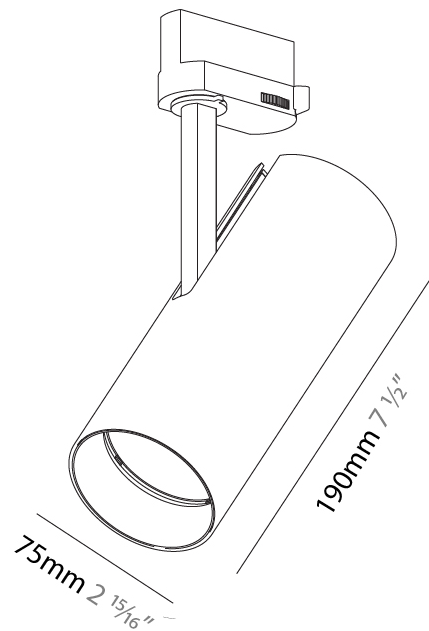

GENERAL

Series: Imagine
Subseries: Imagine 75
Brand: Prolicht
Division: Architectural
Mounting Type: Track
Mounting Location: Ceiling

PHYSICAL

Shape: Cylinder
Diameter (mm): 75
Diameter (in): 2 15/16
Height (mm): 190
Height (in): 7 1/2
Max. Overall Height (mm): 210
Max. Overall Height (in): 8 1/4
Light Distribution: Adjustable / Direct
Weight (kg): 0.716
Weight (lbs): 1.58
Fixture Finish: SSR / BKV / CWI / CRY / HAB / UFT / ITA / RUA / FTG / MYG / LOD / PUS / FRO / FUP / KIA / POP / BLS / SPG / MEY / GOH / GUM / CHC / COM / ABZ / JAG / OBR / MOS / ROR
Holder Finish: BLK / WHI / SIL
Fixture Material: Aluminum Die Cast

ELECTRICAL

Lamp Type: LED (Zhaga Standard)
Input Wattage (W): 14
Total Output Wattage (W): 12.8
Dimming: Tri-Mode (Non-Dimming and Phase Dimming (120Vac only) and 0-10V Dimming)
Driver Included: Yes
Driver Location: Integrated
Driver Type: Constant Current - Universal
Driver Class: Class 2
Input Voltage (V): 120 - 277
Constant Current (MA): 350

LED

Number of LEDs: 1
Color Temperature (°K): 2700 / 3000 / 3500 / 4000
Max. Delivered Lumen (lm): 1124 / 1210 / 1258 / 1284
Nominal Lumen (lm): 1246 / 1342 / 1396 / 1424
CRI: >90 CRI
Lamp Life (hrs): 50000

OPTICAL

Optic°: Lens Pack - No Lens / Linear Spread Lens / Honeycomb / Spread Lens
Beam Angle: 12
Adjustability: Rotational 350°; Tilt 90°

RATINGS AND CERTIFICATIONS

Certified By: Certified for North American Standards
IP rating: IP20

PROJECT
TYPE
SPECIFIER
QUANTITY
DATE