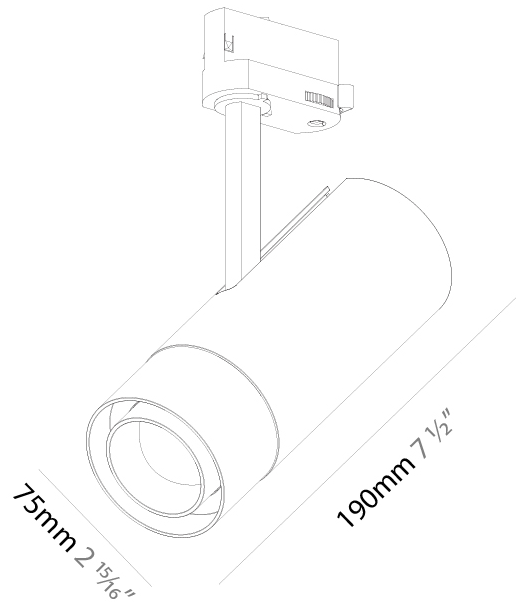

GENERAL

Series: Imagine
 Subseries: Imagine Flex
 Brand: Prolicht
 Division: Architectural
 Mounting Type: Track
 Mounting Location: Ceiling
 Subcategory: Spots

PHYSICAL

Shape: Cylinder
 Diameter (mm): 75
 Diameter (in): 2 ¹⁵/₁₆
 Height (mm): 190
 Height (in): 7 ¹/₂
 Max. Overall Height (mm): 210
 Max. Overall Height (in): 8 ¹/₄
 Light Distribution: Adjustable / Direct
 Weight (kg): 0.702
 Weight (lbs): 1.54
 Fixture Finish: SSR / BKV / CWI / CRY / HAB / UFT / ITA / RUA / FTG / MYG / LOD / PUS / FRO / FUP / KIA / POP / BLS / SPG / MEY / GOH / GUM / CHC / COM / ABZ / JAG / OBR / MOS / ROR
 Holder Finish: BLK / WHI / SIL
 Fixture Material: Aluminum Die Cast

OPTICAL

Reflector°: 14° to 48°
 Adjustability: Rotational 350°; Tilt 90°

RATINGS AND CERTIFICATIONS

Certified By: Certified for North American Standards
 IP rating: IP20

A3T110-

PROJECT

TYPE

SPECIFIER